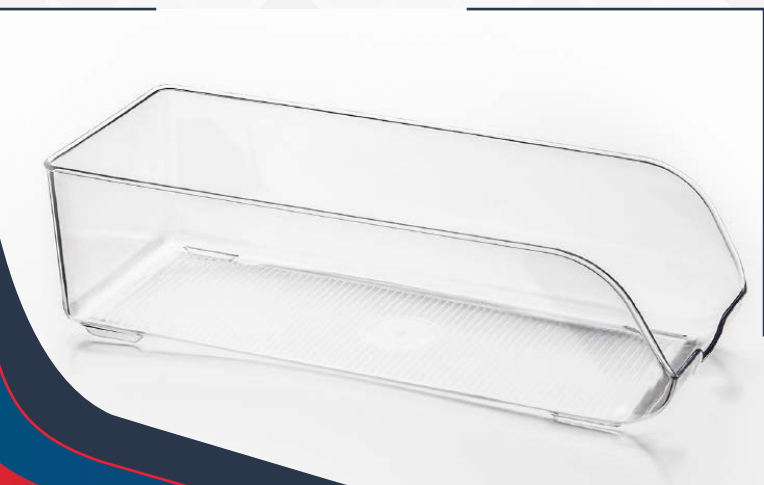

664

SODA CAN ORGANIZER FOR REFRIDGERATION

This fridge soda can bin is perfect for organizing all your favorite drinks in the refrigerator. No more having your sodas rolling all over the place in the fridge. In case of any spilling that occurs, just pull out the fridge bin and wipe out a single section. The clean up can be easily contained without the hassle of clearing out your entire fridge. Measures 13½" x 5" x 4" and can be used in the refrigerator, freezer section, and even your pantries.