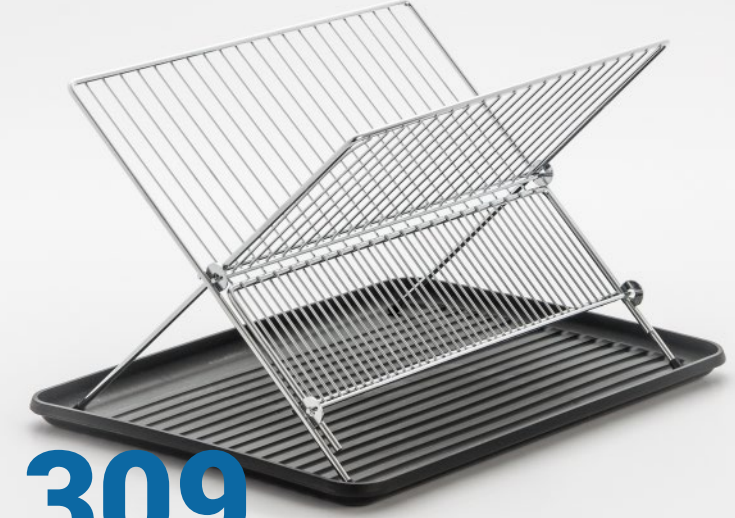

309

CHROME FOLDING DISH RACK

Features a two-tier dish rack stand and a plastic drain board. Chrome finish wire rack has slots for cups and small rubber feet to keep it steady. Also folds flat for simple storage. Use the drain board to prevent water from dripping on your counter while your clean dishes are drying. Rack measures to 14" x 10.5" x 9". Drain board measures 16.75" x 12.5".